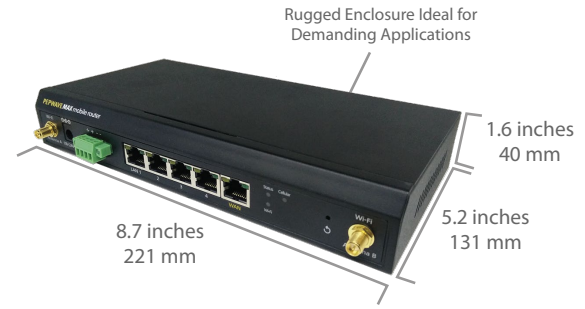

Redundant SIM Slots for Multiple Carriers

Redundant SIM slots with automatic switching for reliable network. You can set the MAX BR1 Pro to automatically switch SIM cards when you're in danger of data overage, or allows you travel across borders without changing SIM cards manually.

SpeedFusion Hot Failover.

MAX BR automatically re-establishes your IPsec VPN connection on lower priority link when your primary WAN fails. Your VPN stays up, and you stay seamlessly connected.

4-port GE LAN Switch

The four-port GE LAN switch allows the BR1 Pro to be dropped into any network transparently, without needs for extra cabling. Perfect for Branch Networking.

Specifications

MAX BR1 Pro

WAN Interface	1x GE 1x Embedded LTE Modem with Redundant SIM Slots
LAN Interface	4x GE
Wi-Fi Interface	802.11a/n or b/g/n 300Mbps
Router Throughput	200Mbps
Recommended Users	60
LTE Modem	Downlink/Uplink Datarate: 100Mbps/50Mbps
LTE-A Modem	Downlink/Uplink Datarate: 300Mbps/50Mbps
Antenna Connector	2x Indoor 4G LTE Antenna Connector 2x RP-SMA Wi-Fi Connectors 1x SMA GPS Antenna Connector
Power Input	DC Jack/Terminal Block: 10V – 24V DC
Power Consumption	25W (max.)
Dimensions	8.7 x 5.2 x 1.6 inches 221 x 131 x 40 mm
Weight	1.83 pound 830 grams
Operating Temperature	-40° – 149°F -40° – 65°C
Humidity	15% – 95% (non-condensing)
Certifications	FCC, CE, RoHS
Warranty	1-Year Limited Warranty