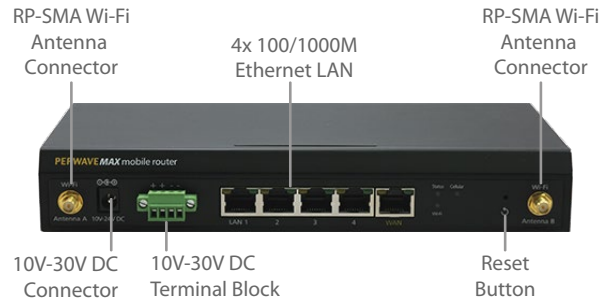

MAX BR1 Pro

Enterprise Grade Router with LTE Failover

Works With

verizon | Sprint | at&t | T-Mobile

And worldwide 4G LTE/3G carriers

Cellular Branch Networking Router

The MAX BR1 Pro comes with 4-port LAN switch and automatic failover, making it an ideal choice for deployments that demand outstanding reliability and flexibility.

Redundant SIM Slots for Multiple Carriers

Redundant SIM slots with automatic switching for reliable network. You can set the MAX BR1 Pro to automatically switch SIM cards when you're in danger of data overage, or allows you travel across borders without changing SIM cards manually.

SpeedFusion Hot Failover.

MAX BR automatically re-establishes your IPsec VPN connection on lower priority link when your primary WAN fails. Your VPN stays up, and you stay seamlessly connected.

4-port GE LAN Switch

The four-port GE LAN switch allows the BR1 Pro to be dropped into any network transparently, without needs for extra cabling. Perfect for Branch Networking.

Specifications

MAX BR1 Pro

WAN Interface	1x GE 1x Embedded LTE Modem with Redundant SIM Slots
LAN Interface	4x GE
Wi-Fi Interface	802.11a/n or b/g/n 300Mbps
Router Throughput	200Mbps
Recommended Users	60
LTE Modem	Downlink/Uplink Datarate: 100Mbps/50Mbps
LTE-A Modem	Downlink/Uplink Datarate: 300Mbps/50Mbps
Antenna Connector	2x Indoor 4G LTE Antenna Connector 2x RP-SMA Wi-Fi Connectors 1x SMA GPS Antenna Connector
Power Input	DC Jack/Terminal Block: 10V – 24V DC
Power Consumption	25W (max.)
Dimensions	8.7 x 5.2 x 1.6 inches 221 x 131 x 40 mm
Weight	1.83 pound 830 grams
Operating Temperature	-40° – 149°F -40° – 65°C
Humidity	15% – 95% (non-condensing)
Certifications	FCC, CE, RoHS
Warranty	1-Year Limited Warranty