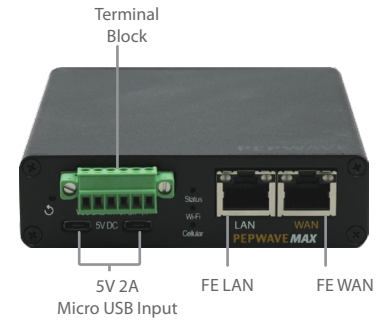

Specifications

MAX BR1 Slim

WAN Interface	1x FE 1x Embedded LTE-A Modem with Redundant SIM Slot
LAN Interface	1x FE
Wi-Fi Interface	802.11b/g/n 150Mbps Wi-Fi WAN or AP
Router Throughput	100Mbps
Recommended Users	60
LTE Modem	Downlink/Uplink Datarate: 100Mbps/50Mbps
LTE-A Modem	Downlink/Uplink Datarate: 300Mbps/50Mbps
Cellular and GPS Antenna Connector	2x RP-SMA Cellular Antenna Connector 1x SMA GPS Antenna Connector 1x SMA Wi-Fi Antenna Connector
Power Input	Micro USB 5V 2A/Terminal Block: 10V – 24V DC
Power Consumption	10W (max.)
Dimensions	1.1 x 3.8 x 4.8 inches 27 x 97 x 120 mm
Weight	0.8 pound 350 grams
Operating Temperature	-40° – 149°F -40° – 65°C
Humidity	15% – 95% (non-condensing)
Certifications	FCC, CE, RoHS, E-Mark EN 61373:1999 IEC 61373:1999 : Shock and Vibration Resistance EN 50155: Railway Applications EN 61000: Electromagnetic Compatibility
Warranty	1-Year Limited Warranty

Ordering Information

Product Code	Carrier/Region	Embedded Modem	4G Bands/Frequencies (MHz)	3G Bands/Frequencies (MHz)	
4G LTE	MAX-BR1-SLIM-LTEA-W-T	Worldwide	1	FDD LTE: B1/2100, B2/1900, B3/1800, B4/AWS, B5/850, B7/2600, B8/900GSM, B12/700a, B13/700c, B20/800DD, B25/1900+, B26/850+, B29/700d, B30/2300WCS, B41/TD2500	WCDMA/HSPA+/DC-HSPA+: B1/2100, B2/1900, B3/1800, B4/AWS, B5/850, B8/900
	MAX-BR1-SLIM-LTEA-P-T	Asia Pacific	1	B1/2100, B3/1800, B5/850, B7/2600, B8/900, B18/800 Lower, B19/800 Upper, B21/1500 Upper, B28/700 APT, B38/TD 2600, B39/TD 1900+, B40/TD 2300, B41/TD 2500	WCDMA/HSPA+/DC-HSPA+: B1/2100, B5/850, B6/800, B8/900, B9/1800, B19/800 Upper TD-SCDMA: B39/19000

Feature Add-On

Product Code	Feature Pack	Description
MAX-BR1-ADV	Advanced Feature Pack	Package includes a software license key for Advanced Car-Fi Roaming; and SpeedFusion and IPsec X.509 Certificate Support

Features

WAN Support for PPPoE, Static IP, DHCP WAN Link Health Check Bandwidth Allowance Monitor Support for Dynamic DNS services WAN Port Convertible into LAN Port LAN DHCP Server for LAN Clients Extended DHCP Options DHCP Reservation DNS Proxy for LAN Clients VLAN on LAN Support Port-Based VLAN Security Stateful Firewall	DoS Prevention Web Blocking Web Filtering Blacklists Complete VPN Solution PepVPN / SpeedFusion Hot Failover Site-to-Site VPN Hot Failover 256-bit AES Encryption Pre-shared Key Authentication Dynamic Routing X.509 Certificate Support^ IPsec VPN (Network-to-Network) Networking NAT and IP Forwarding Static Routes	Port Forwarding Many to One, One to One NAT NAT Pool SIP ALG, H.323 ALG UPnP, NAT-PMP Advanced QoS Individual Bandwidth Limit Application Prioritization SIP, HTTPS, VPN QoS Custom Application QoS Device Management InControl 2 Cloud Management Router Utility Mobile App Active Client & Session Lists Bandwidth Usage Statistics	Web Reporting Services Syslog Service SNMP v1, v2c and v3 Global Positioning System Integrated GPS Device Location Map Location Tracking Data Fleet Management with InControl 2 Package Content MAX BR1 Slim 1x 5dBi Wi-Fi Antenna 1x GPS Antenna 2x 2dBi 4G LTE Antennas

^ Feature is available as an upgrade