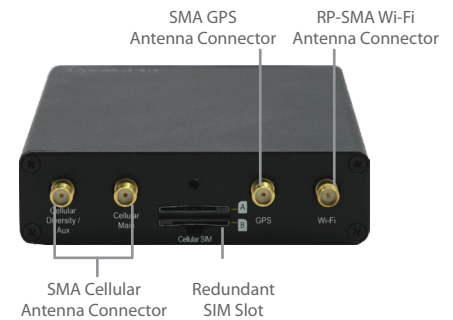

Specifications

MAX BR1 Slim

WAN Interface	1x FE 1x Embedded LTE-A Modem with Redundant SIM Slot
LAN Interface	1x FE
Wi-Fi Interface	802.11b/g/n 150Mbps Wi-Fi WAN or AP
Router Throughput	100Mbps
Recommended Users	60
LTE Modem	Downlink/Uplink Datarate: 100Mbps/50Mbps
LTE-A Modem	Downlink/Uplink Datarate: 300Mbps/50Mbps
Cellular and GPS Antenna Connector	2x RP-SMA Cellular Antenna Connector 1x SMA GPS Antenna Connector 1x SMA Wi-Fi Antenna Connector
Power Input	Micro USB 5V 2A/Terminal Block: 10V – 24V DC
Power Consumption	10W (max.)
Dimensions	1.1 x 3.8 x 4.8 inches 27 x 97 x 120 mm
Weight	0.8 pound 350 grams
Operating Temperature	-40° – 149°F -40° – 65°C
Humidity	15% – 95% (non-condensing)
Certifications	FCC, CE, RoHS, E-Mark EN 61373:1999 IEC 61373:1999 : Shock and Vibration Resistance EN 50155: Railway Applications EN 61000: Electromagnetic Compatibility
Warranty	1-Year Limited Warranty

Ordering Information

Product Code	Carrier/Region	Embedded Modem	4G Bands/Frequencies (MHz)	3G Bands/Frequencies (MHz)	
4G LTE	MAX-BR1-SLIM-LTEA-W-T	Worldwide	1	FDD LTE: B1/2100, B2/1900, B3/1800, B4/AWS, B5/850, B7/2600, B8/900GSM, B12/700a, B13/700c, B20/800DD, B25/1900+, B26/850+, B29/700d, B30/2300WCS, B41/TD2500	WCDMA/HSPA+/DC-HSPA+: B1/2100, B2/1900, B3/1800, B4/AWS, B5/850, B8/900
	MAX-BR1-SLIM-LTEA-P-T	Asia Pacific	1	B1/2100, B3/1800, B5/850, B7/2600, B8/900, B18/800 Lower, B19/800 Upper, B21/1500 Upper, B28/700 APT, B38/TD 2600, B39/TD 1900+, B40/TD 2300, B41/TD 2500	WCDMA/HSPA+/DC-HSPA+: B1/2100, B5/850, B6/800, B8/900, B9/1800, B19/800 Upper TD-SCDMA: B39/19000

Feature Add-On

Product Code	Feature Pack	Description
MAX-BR1-ADV	Advanced Feature Pack	Package includes a software license key for Advanced Car-Fi Roaming; and SpeedFusion and IPsec X.509 Certificate Support

Features

WAN Support for PPPoE, Static IP, DHCP WAN Link Health Check Bandwidth Allowance Monitor Support for Dynamic DNS services WAN Port Convertible into LAN Port LAN DHCP Server for LAN Clients Extended DHCP Options DHCP Reservation DNS Proxy for LAN Clients VLAN on LAN Support Port-Based VLAN Security Stateful Firewall	DoS Prevention Web Blocking Web Filtering Blacklists Complete VPN Solution PepVPN / SpeedFusion Hot Failover Site-to-Site VPN Hot Failover 256-bit AES Encryption Pre-shared Key Authentication Dynamic Routing X.509 Certificate Support^ IPsec VPN (Network-to-Network) Networking NAT and IP Forwarding Static Routes	Port Forwarding Many to One, One to One NAT NAT Pool SIP ALG, H.323 ALG UPnP, NAT-PMP Advanced QoS Individual Bandwidth Limit Application Prioritization SIP, HTTPS, VPN QoS Custom Application QoS Device Management InControl 2 Cloud Management Router Utility Mobile App Active Client & Session Lists Bandwidth Usage Statistics	Web Reporting Services Syslog Service SNMP v1, v2c and v3 Global Positioning System Integrated GPS Device Location Map Location Tracking Data Fleet Management with InControl 2 Package Content MAX BR1 Slim 1x 5dBi Wi-Fi Antenna 1x GPS Antenna 2x 2dBi 4G LTE Antennas

^ Feature is available as an upgrade