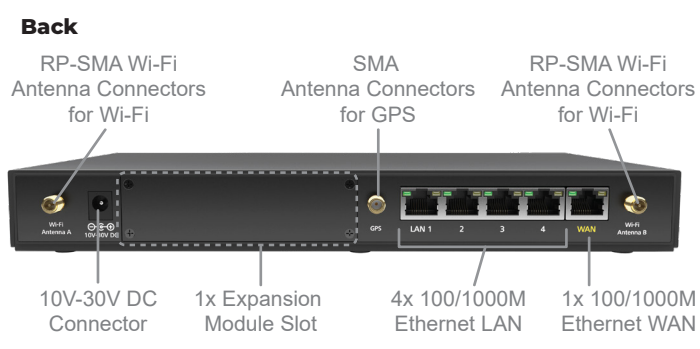

Base Chassis

Balance 20X	
WAN Interface	1 x GE, 1x Embedded LTE Modem 1x USB Interface 1x Expansion Modules (Option)
SpeedFusion Hot Failover	●
SpeedFusion WAN Smoothing	● ^
SpeedFusion Bandwidth Bonding	● ^
Number of PepVPN SpeedFusion Peers	5 ^
LAN Interface	4x GE
Wi-Fi Interface	Simultaneous 802.11ac wave 2/ac/a/n and 802.11b/g/n
Stateful Firewall Throughput	900Mbps
PepVPN / SpeedFusion Throughput	No Encryption: 100Mbps 256-bit AES: 60 Mbps
Recommended Users	1-60
Downlink/Uplink Datarate	150Mbps/50Mbps (LTE Modem)
IP Passthrough	●
Antenna Connectors	2x SMA Antenna Connectors 2x RP-SMA Wi-Fi Antenna Connectors 1x GPS SMA Antenna Connectors
Power Input	DC Jack: 10V - 30V
Power Consumption	28W (max.)
Dimensions	6.3 x 10.3 x 1.3 inches 160 x 262 x 33 mm
Weight	1.74 pounds / 0.67 kg
Operating Temperature	14° - 113°F / -10° - 45°C
Humidity	15% - 95% (non-condensing)
Certifications	FCC, CE, RoHS
Warranty	1-Year Limited Warranty

^ Requires PrimeCare Subscription, complementary for the first year.