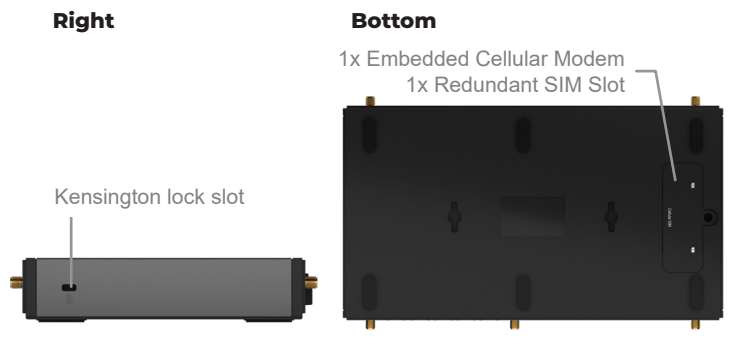

Base Chassis

Balance 20X	
WAN Interface	1 x GE, 1x Embedded LTE Modem 1x USB Interface 1x Expansion Modules (Option)
SpeedFusion Hot Failover	●
SpeedFusion WAN Smoothing	● ^
SpeedFusion Bandwidth Bonding	● ^
Number of PepVPN SpeedFusion Peers	5 ^
LAN Interface	4x GE
Wi-Fi Interface	Simultaneous 802.11ac wave 2/ac/a/n and 802.11b/g/n
Stateful Firewall Throughput	900Mbps
PepVPN / SpeedFusion Throughput	No Encryption: 100Mbps 256-bit AES: 60 Mbps
Recommended Users	1-60
Downlink/Uplink Datarate	150Mbps/50Mbps (LTE Modem)
IP Passthrough	●
Antenna Connectors	2x SMA Antenna Connectors 2x RP-SMA Wi-Fi Antenna Connectors 1x GPS SMA Antenna Connectors
Power Input	DC Jack: 10V - 30V
Power Consumption	28W (max.)
Dimensions	6.3 x 10.3 x 1.3 inches 160 x 262 x 33 mm
Weight	1.74 pounds / 0.67 kg
Operating Temperature	14° - 113°F / -10° - 45°C
Humidity	15% - 95% (non-condensing)
Certifications	FCC, CE, RoHS
Warranty	1-Year Limited Warranty

^ Requires PrimeCare Subscription, complementary for the first year.