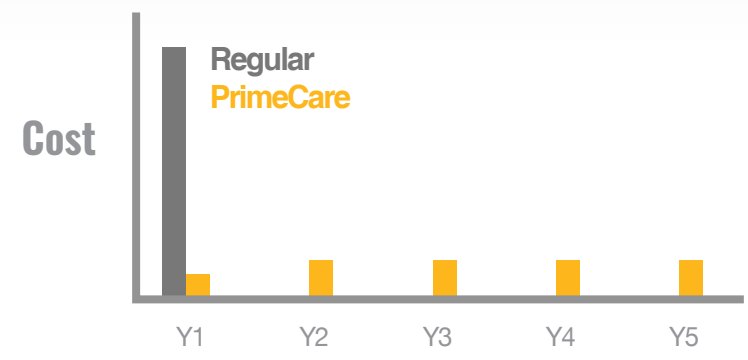

Pay Less Upfront: PrimeCare lowers the entry cost of getting the device you want. Annual subscription gets you a wide range of services.