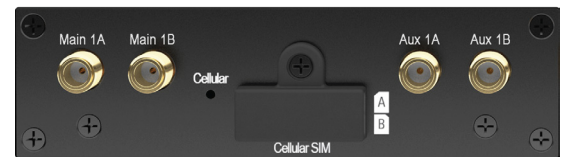

1x LTE-A Module (EXM-MINI-1GLTE-G)	
Interface	1x Embedded LTE-A Cellular Modems with Redundant SIM Slots
Antenna Connectors	4x SMA Cellular Antenna Connectors
Downlink/Uplink Datarate	1.2 Gbps/150 Mbps (CAT-18)
Power Consumption	20W
Weight	0.83 pounds (375 grams)