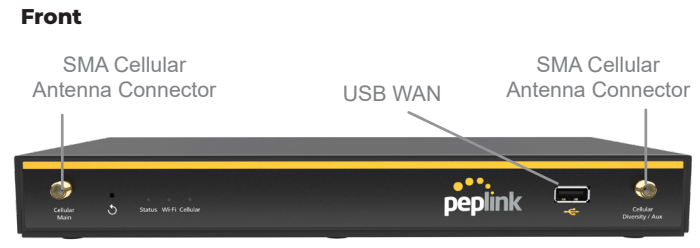

Base Chassis

Balance 20X	
WAN Interface	1 x GE, 1x Embedded LTE Modem 1x USB Interface 1x Expansion Modules (Option)
SpeedFusion Hot Failover	●
SpeedFusion WAN Smoothing	● ^
SpeedFusion Bandwidth Bonding	● ^
Number of PepVPN SpeedFusion Peers	5 ^
LAN Interface	4x GE
Wi-Fi Interface	Simultaneous 802.11ac wave 2/ac/a/n and 802.11b/g/n
Stateful Firewall Throughput	900Mbps
PepVPN / SpeedFusion Throughput	No Encryption: 100Mbps 256-bit AES: 60 Mbps
Recommended Users	1-60
Downlink/Uplink Datarate	150Mbps/50Mbps (LTE Modem)
IP Passthrough	●
Antenna Connectors	2x SMA Antenna Connectors 2x RP-SMA Wi-Fi Antenna Connectors 1x GPS SMA Antenna Connectors
Power Input	DC Jack: 10V - 30V
Power Consumption	28W (max.)
Dimensions	6.3 x 10.3 x 1.3 inches 160 x 262 x 33 mm
Weight	1.74 pounds / 0.67 kg
Operating Temperature	14° - 113°F / -10° - 45°C
Humidity	15% - 95% (non-condensing)
Certifications	FCC, CE, RoHS
Warranty	1-Year Limited Warranty

^ Requires PrimeCare Subscription, complementary for the first year.